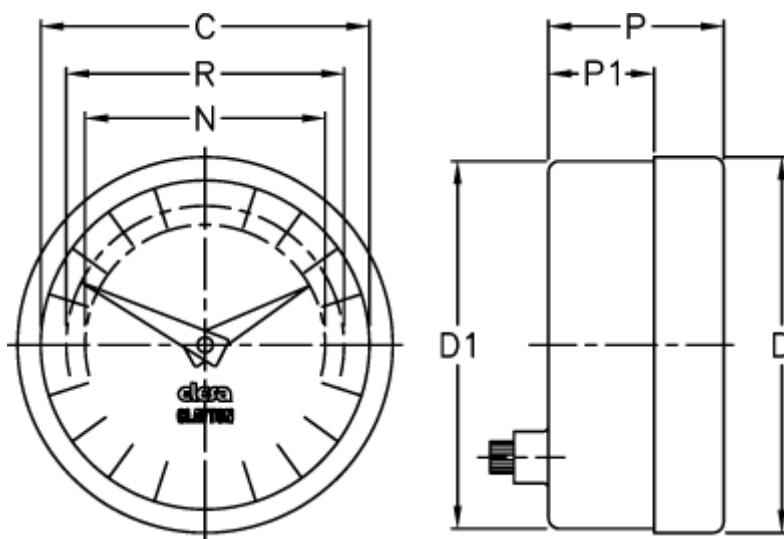

Article number: 2307074551

Description: E+G Positive drive indicator
PA12-0016-D

Measures

C = 60
D = 68.5
d1 = 67.0
N = 44
P = 32
P1 = 25
R = 51